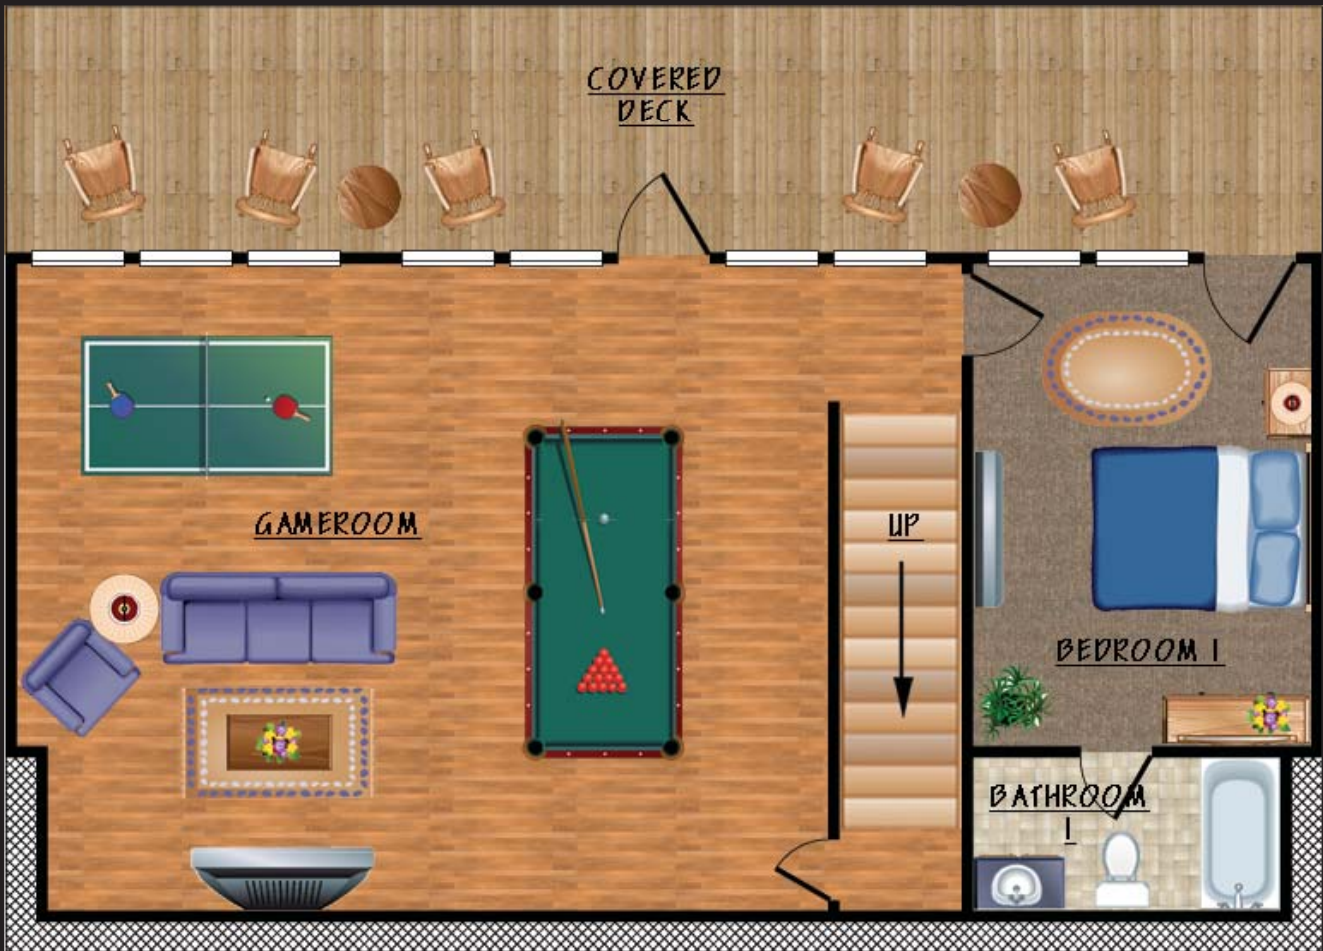

The Hemlock
2600 Square Feet ~ 4 Bed 4 Bath

Also available with Theatre room

LEVEL 1

The Hemlock

LEVEL 2

The Hemlock

LEVEL 3

The Hemlock