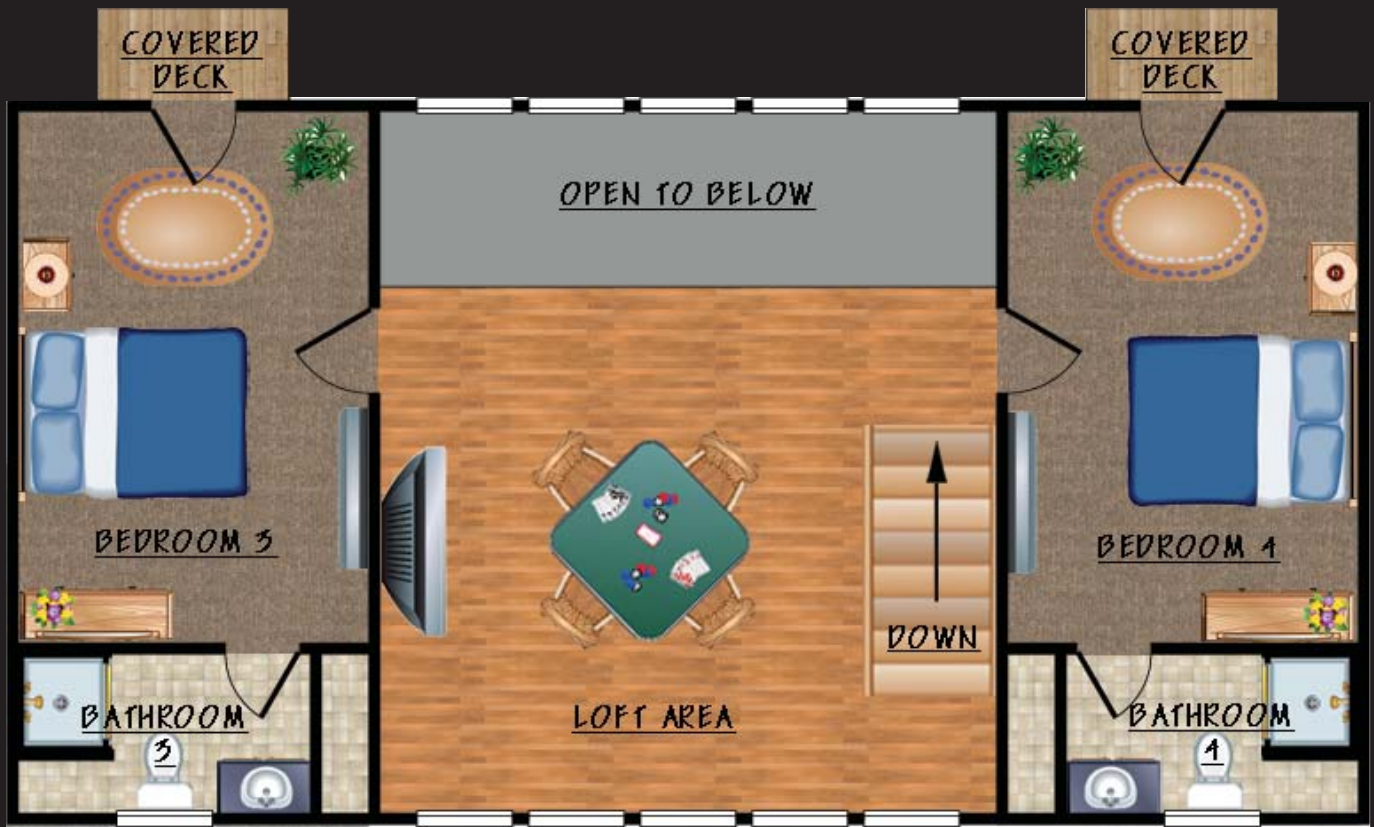

The Hemlock
2600 Square Feet ~ 4 Bed 4 Bath

Also available with Theatre room

LEVEL 1

The Hemlock

LEVEL 2

The Hemlock

LEVEL 3

The Hemlock